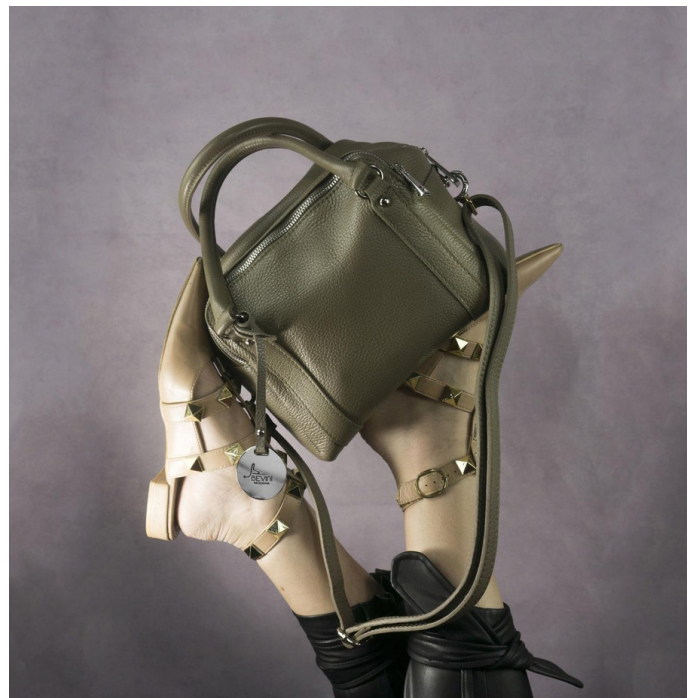

ELENA - B448

Geniune cow leather, 100% Made in Italy.
Fall Winter