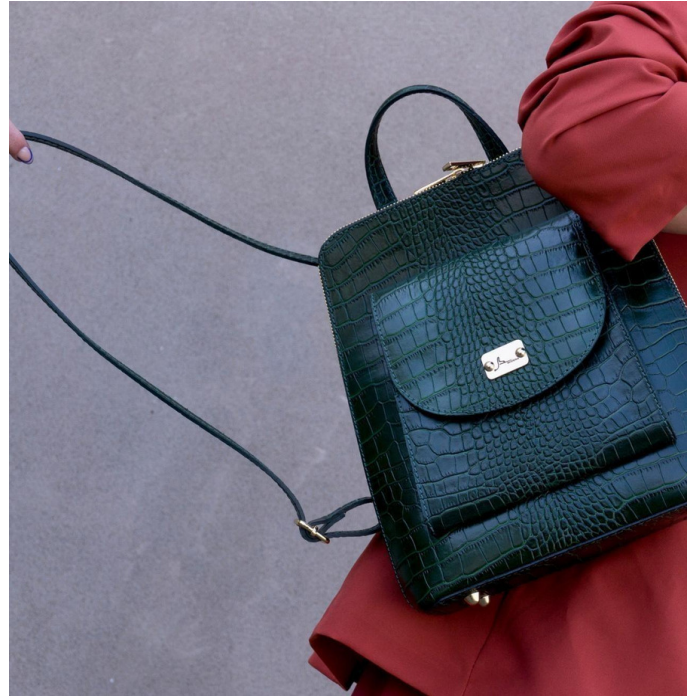

LA POCHE - B140 MANICI

AGATA - B451

Geniune cow leather, 100% Made in Italy.
Fall Winter