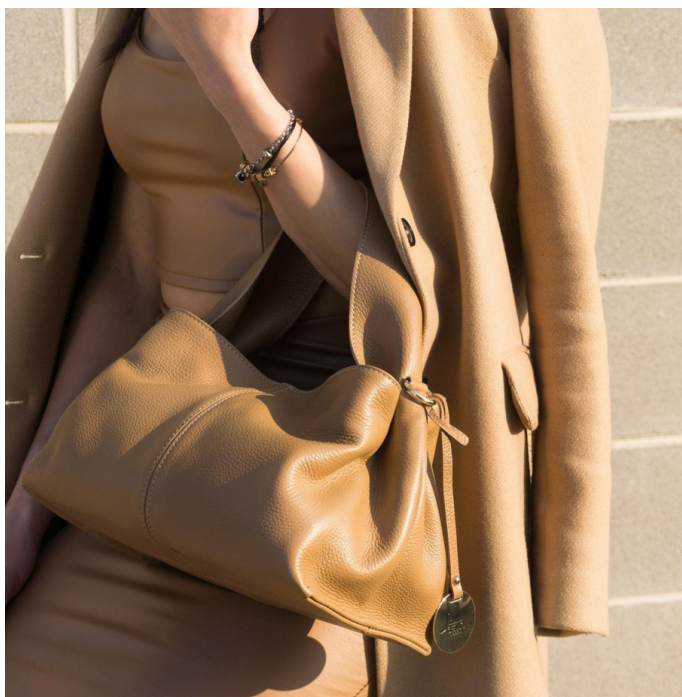

BEVINI MODENA
CAOS

DONNA BIG - B428 BIG
Genuine cow leather, 100% Made in Italy.
Fall Winter

RACHELE - B453
Genuine cow leather, 100% Made in Italy.
Fall Winter

MIRANDA
Genuine cow leather, 100% Made in Italy.
Fall Winter

MIRANDA
Genuine cow leather, 100% Made in Italy.
Fall Winter

TEA - B444

Geniune cow leather, 100% Made in Italy.
Fall Winter

TEA - B444

Geniune cow leather, 100% Made in Italy.
Fall Winter

LA CORTIGIANA - B433

Geniune cow leather, 100% Made in Italy.
Fall Winter

LA CORTIGIANA - B433

Geniune cow leather, 100% Made in Italy.
Fall Winter

MULAN - B442

Geniune cow leather, 100% Made in Italy.
Fall Winter

MULAN - B442